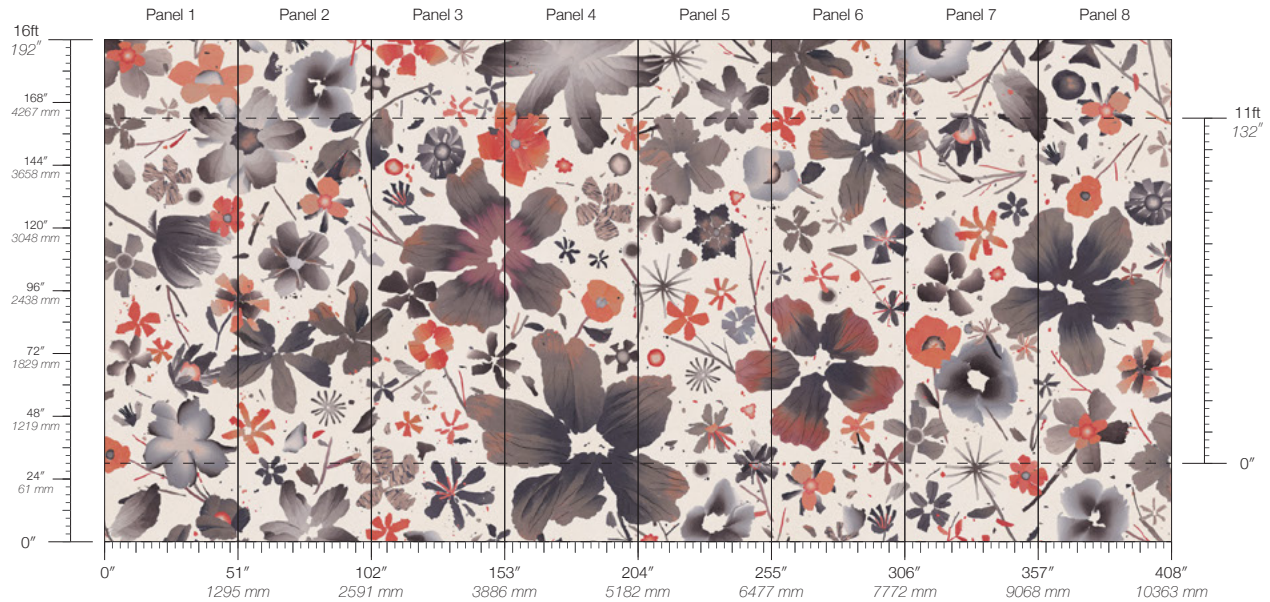

Botanica Preserved

Suitable for residential and commercial projects

COLOR
Preserved

ITEM
6207

CONTENT
Type II PVC-Free TPO

PANEL WIDTH
51" / 1295 mm trimmed

PANEL HEIGHT
132" / 3353 mm standard
192" / 4877 mm extended

REPEAT
Non-repeating

STOCK
Made to order

LEAD TIME
4 weeks to print

MINIMUM
1 panel

PRICE
Available upon request

ORIGIN
USA

DETAILS
Custom options available

MAINTENANCE
Water-based cleanser

ENVIRONMENTAL
Recycled Content
Phthalate Free
Low VOC
HPD Available

SPECS
100% TPO face
Non-woven backing
18 oz per linear yard
480 g per linear meter
Woven surface texture

TESTING
(US) ASTM E84 Adhered Class A
(EU) EN 15102 class B, s2
NFPA 286 class A
CCC-W-408D type II
W-101 type II class A

CONTACT
sales@calicowallpaper.com
+1 718 243 1705
57 Lispenard Street
New York, NY 10013 USA

DISCLAIMER
Refer to our website to see the full mural artwork. Reference the physical sample for color and texture. Panel maps represent mural artwork only.